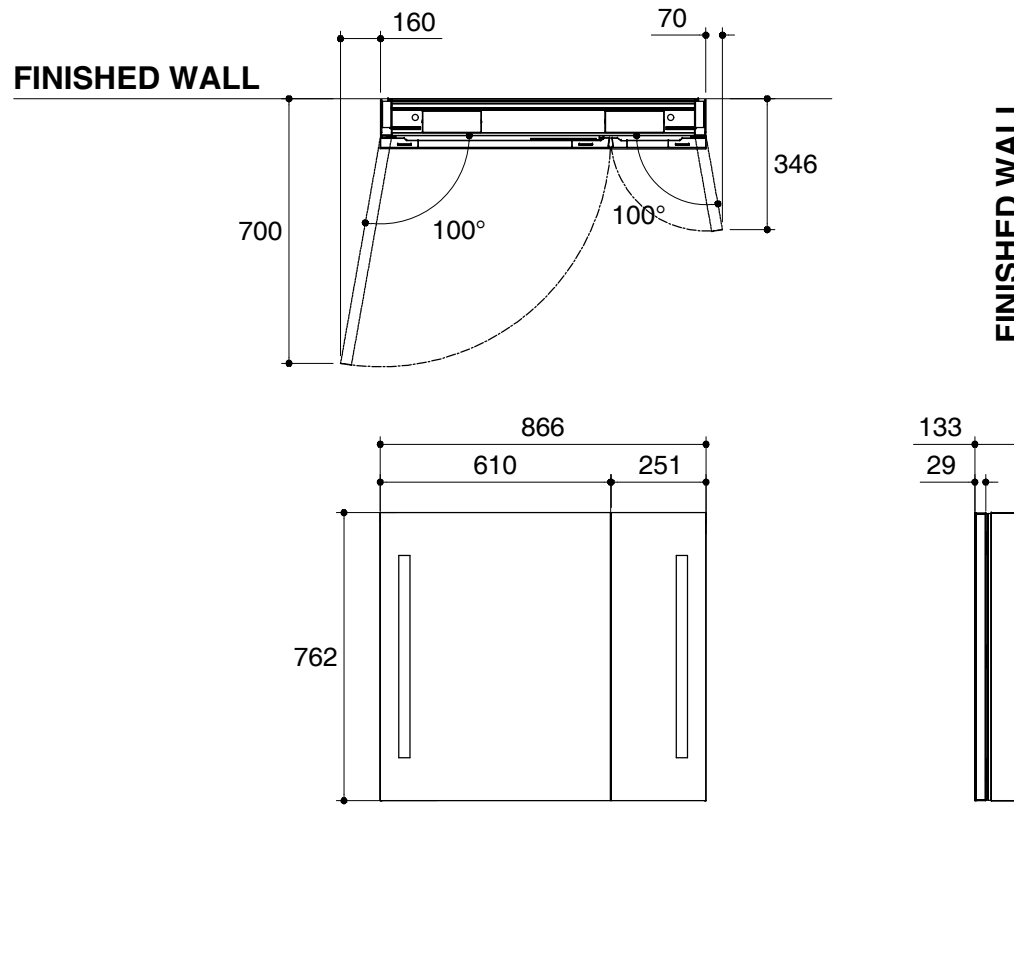

Dimensions are approximate.

Unit: mm

Cut-out dimensions
for recess-mount installation

SKU	K-78282T-NA
Name	VERDERA
Description	MIRRORED CABINET 866 MM.

KOHLER

*The recommended dimension for installation can be adjusted according to user preferences and layout.