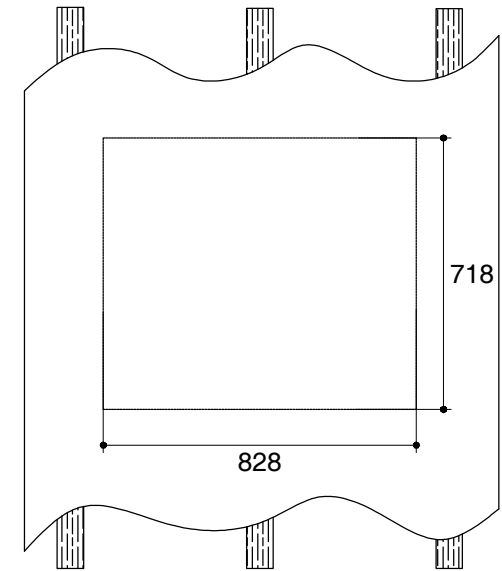

Dimensions are approximate.

Unit: mm

Cut-out dimensions
for recess-mount installation

SKU	K-78282T-NA
Name	VERDERA
Description	MIRRORED CABINET 866 MM.

KOHLER

*The recommended dimension for installation can be adjusted according to user preferences and layout.